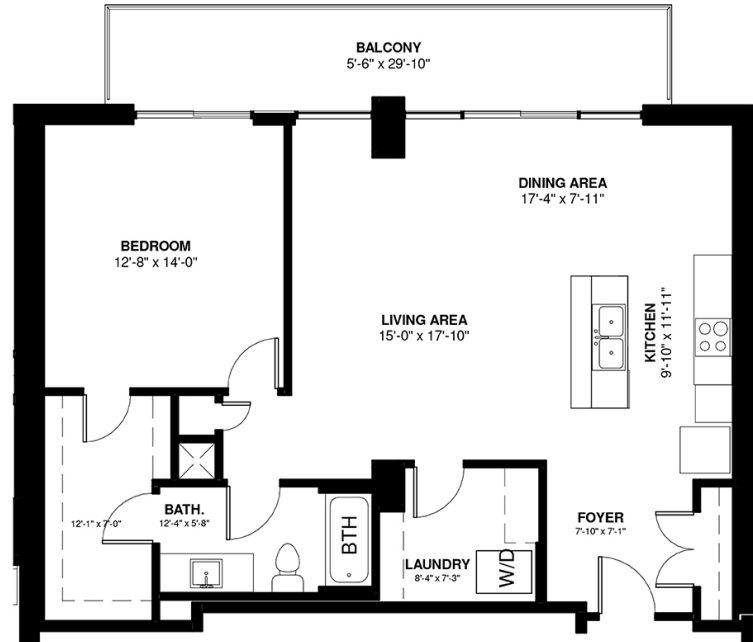

DESTINY

UNIT - B

1-BED / 1-BATH

Interior - 953 SqFt

Balcony - 164 SqFt

Dimensions and square footage area are approximate. E&OE.

THE CAMPDEN