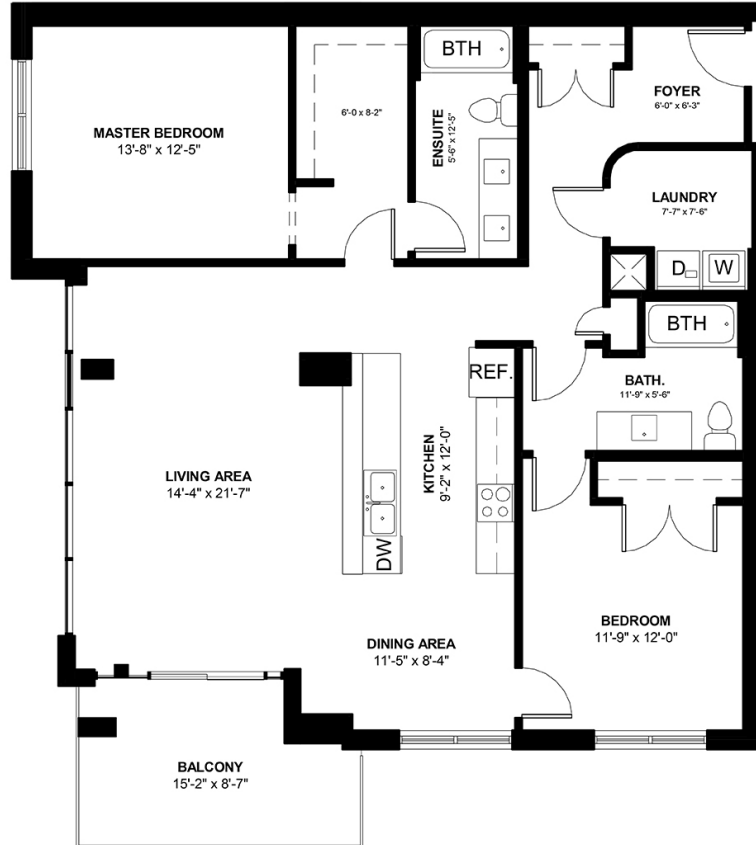

# JOURNEY

UNIT - F

Interior - 1349 SqFt

Balcony - 121 SqFt

Dimensions and square footage area are approximate. E&OE.

# THE CAMPDEN